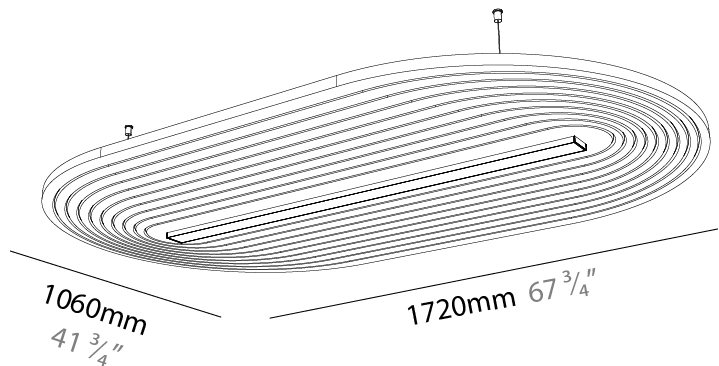

Holder Finish: [SSR / BKV / CWI / CRY / HAB / LAG / UFT / ITA / RUA / RUR / MIC / FTG / MYG / TWT / LOD / PUS / FRO / FUP / KIA / POP / BLS / SPG / MEY / GOH / GUM / CHC / COM / ABZ / JAG](#)

Accent Finish: [OPL / MPM / CMP / BKR / WHR / GCL / WWR / WWL / WDA](#)

Acoustic Finish: [SFW / CYW / SEE / SYN / MTS / PMB / TTN / CYB / STO / DPE / BES / SHB / ARE / ANE / VRD / CRF](#)

Fixture Material: [Acoustic / Aluminum / PMMA](#)

Primary Material: [Acoustic](#)

Cable Details: [2000mm/78 3/4" or 6000mm/236 1/4" Cable, - Transparent](#)

ELECTRICAL

Lamp Type: LED
Input Wattage (W): 47.3
Total Output Wattage (W): 42.7
Dimming: [Non-dimming / DALI Dimming / MATTER Dimming](#)
Driver Included: No
Driver Location: Remote
Driver Class: Class 2
Input Voltage (V): 120 - 277
Upon Request: [0 - 10V Dimming / Phase Dimming](#)

LED

Color Temperature (°K): [2700 / 3000 / 3500 / 4000](#)
Max. Delivered Lumen (lm): Max 6567
Nominal Lumen (lm): Max 7840
CRI: >90 CRI
Lamp Life (hrs): 50000

OPTICAL

RATINGS AND CERTIFICATIONS

Certified By: Certified for North American Standards

IP Rating: [IP20](#) © 2026, T 1800-388-3382, F 416-247-9319, www.zaneen.com

Available for International specifications by adding 'INT' at the end of the existing Model #. For assistance on 'custom' specifications, contact zteam@zaneen.com. In a constant effort to supply the best product, we reserve the right to change specifications or materials without notice. The most recent specification sheets are found at zaneen.com